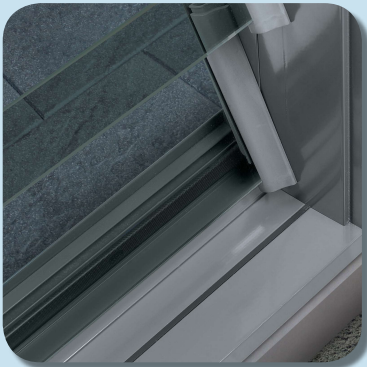

High performance sump sill design