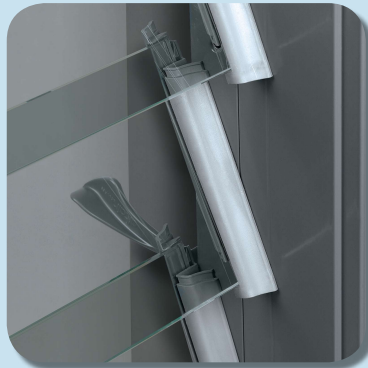

Platinum™ Series Louvre Window

Features and Benefits

- Uncompromising high performance mechanisms and components including Breezway Altair™ Gallery components for effortless and trouble free operation
- Quality Q-Lon seals and butyl impregnated linen gaskets at frame joints provide advanced compression and weather performance
- Security screens such as Amplimesh™ and Clear Guard™ can be fitted. Security bar option is also available - see illustration
- Blade options include: glass, timber and aluminium (anodised or powdercoat) in either 102 mm or 152 mm sizes. Louvre galleries also available in a wide range of colours
- Louvre windows can be manufactured to your preferred window height with customised galleries also available
- Achieve design consistency with other Platinum™ Series Products. The Platinum™ Louvre Window is compatible with the Platinum™ Series Bi Fold, French and Sliding Door Systems

Ergonomically designed actuator

Flush Jamb design - no gaps

High performance sump sill design

Colour matched louvre gallery

Also ask us about the other products in the Platinum™ range which include

- Bi Fold Door
- Sliding Door
- French Door
- Casement Window
- Awning Window

Available configurations include:

Louvre and fixed light

Double louvre with centre fixed light

Louvre and fixed light over louvre and fixed light

Louvre with security bars

Contact your local fabricator about alternate configurations.